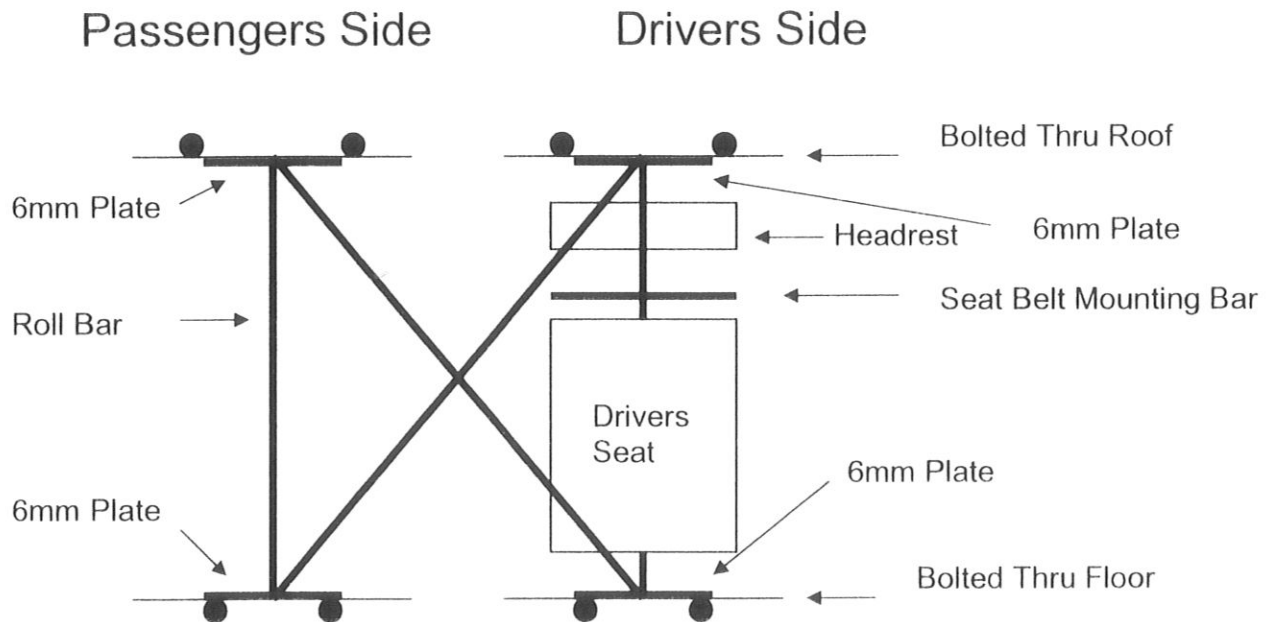

Ramp Derby Roll Cage

Minimum Requirement

All other roll cages rules accepted, this is a minimum requirement for Palmerston North Ramp Derby.

Side intrusion bar to be fitted between drivers door pillars (same size and material as roll bar).